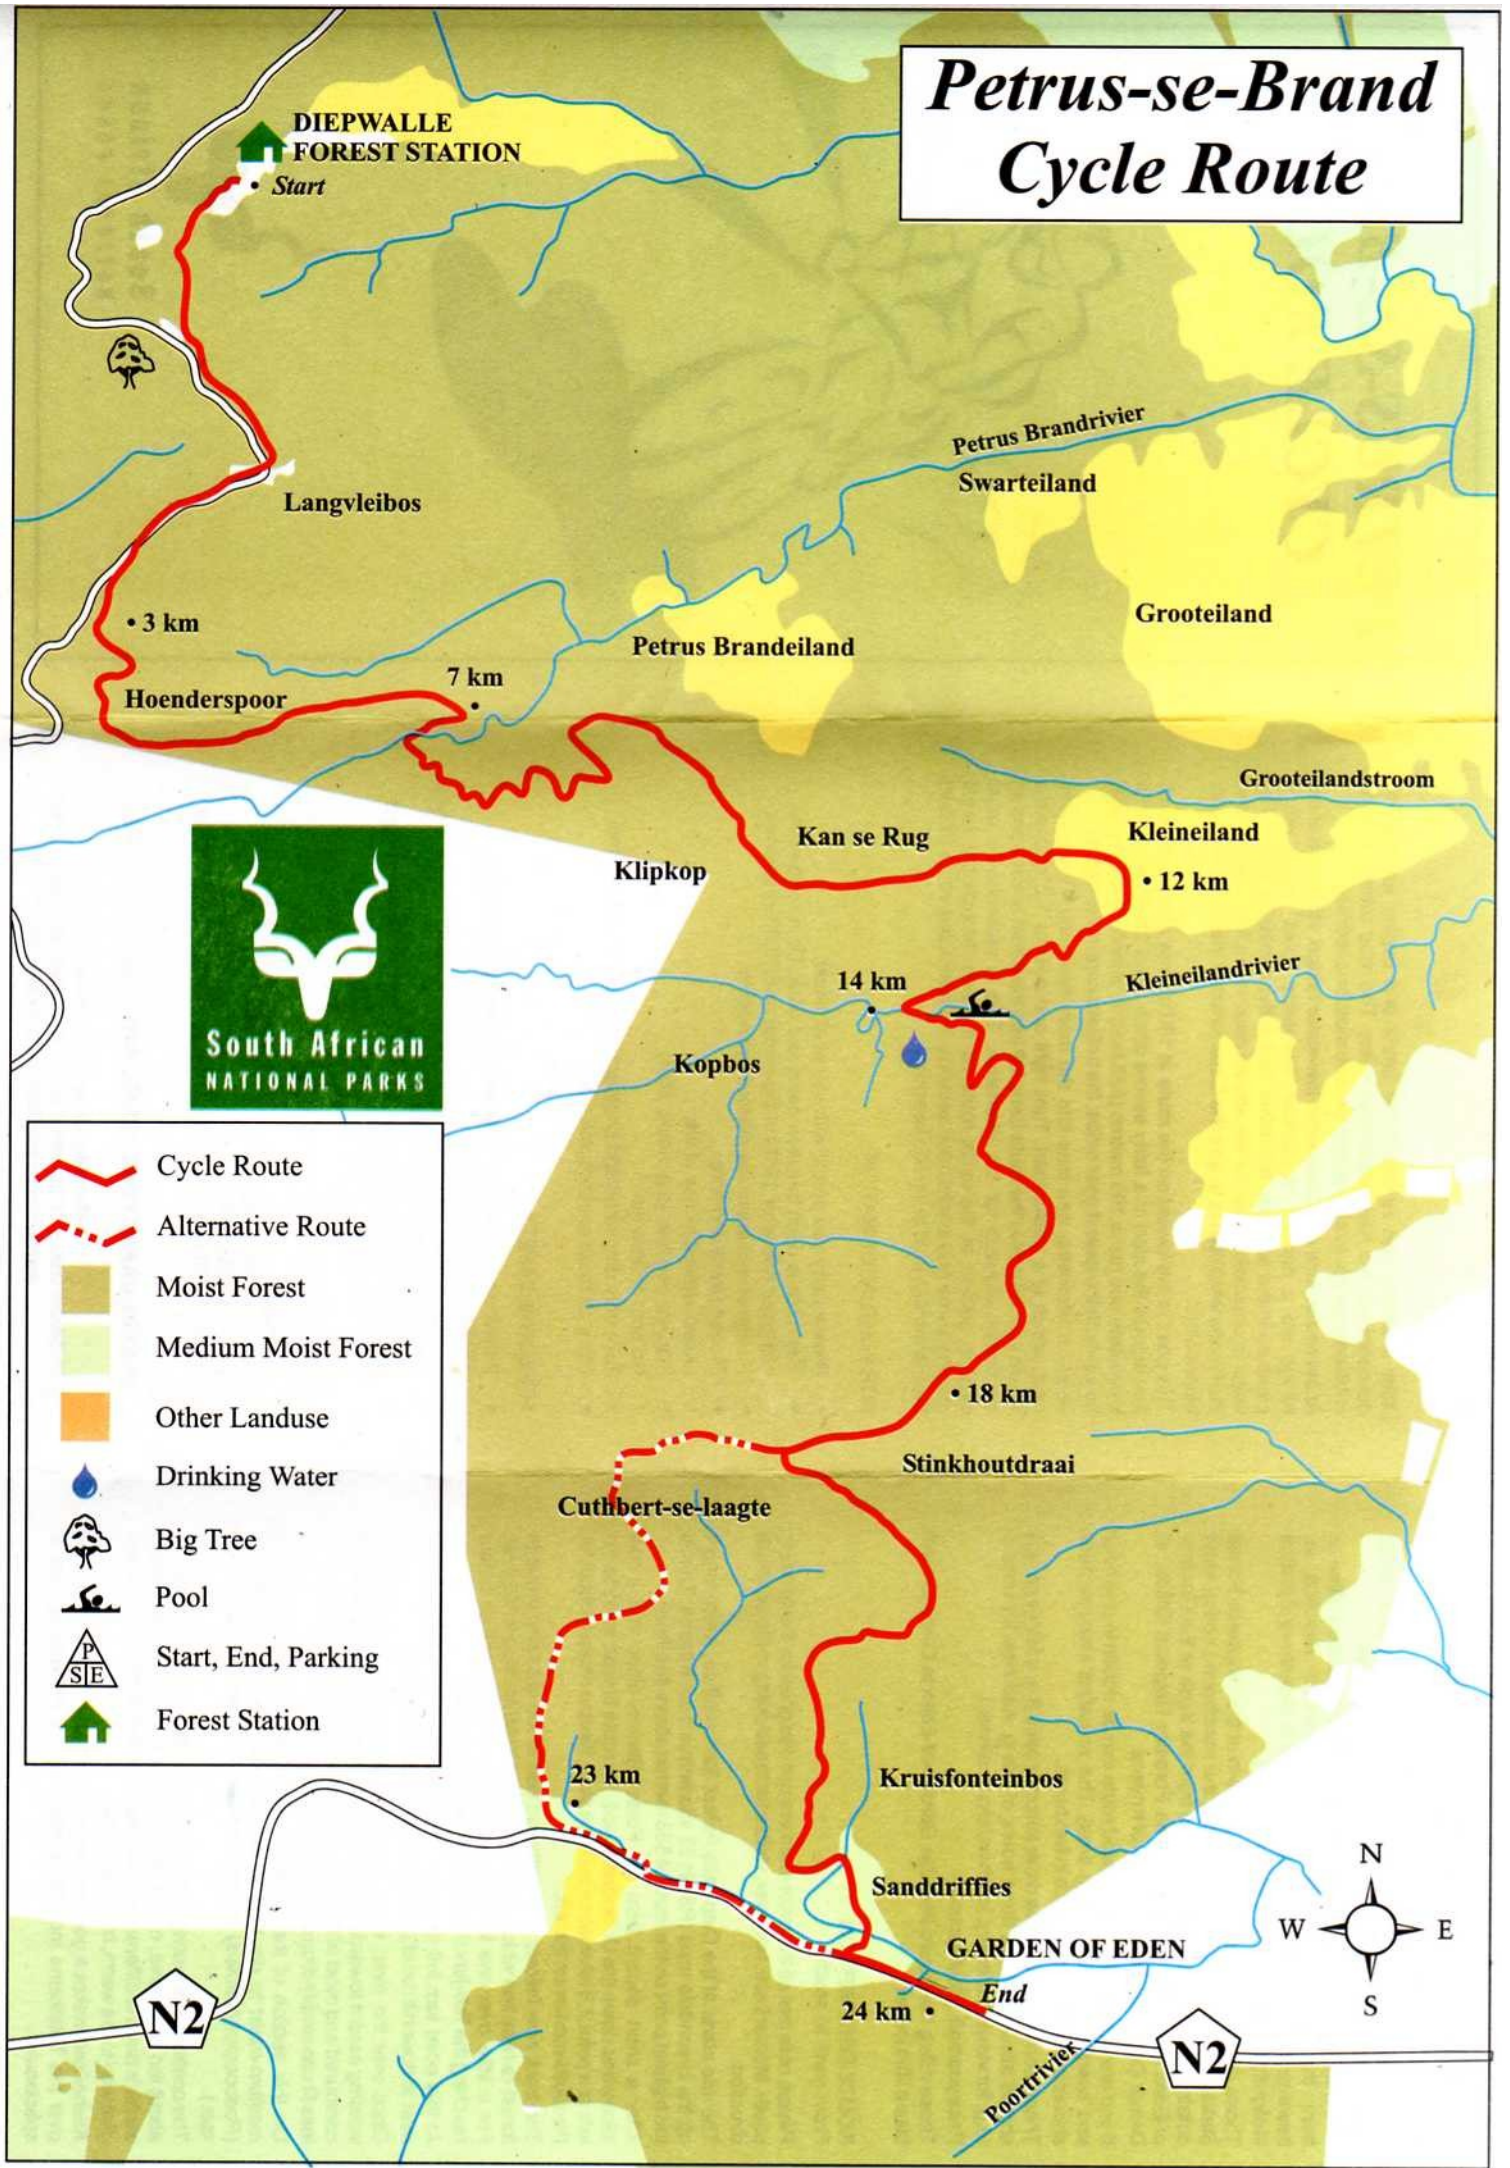

Petrus-se-Brand Cycle Route

-  Cycle Route
-  Alternative Route
-  Moist Forest
-  Medium Moist Forest
-  Other Landuse
-  Drinking Water
-  Big Tree
-  Pool
-  Start, End, Parking
-  Forest Station

N2

N2

24 km • End

23 km

• 18 km

14 km

• 12 km

7 km

• 3 km

DIEPWALLE
FOREST STATION

• Start

Langveibos

Petrus Brandrivier

Swarteland

Grooteiland

Petrus Brandeiland

Hoenderspoor

Grooteilandstroom

Kan se Rug

Klipkop

Kleineilandrivier

Kopbos

Stinkhoutdraai

Cuthbert-se-laagte

Kruisfonteinbos

Sanddriffies